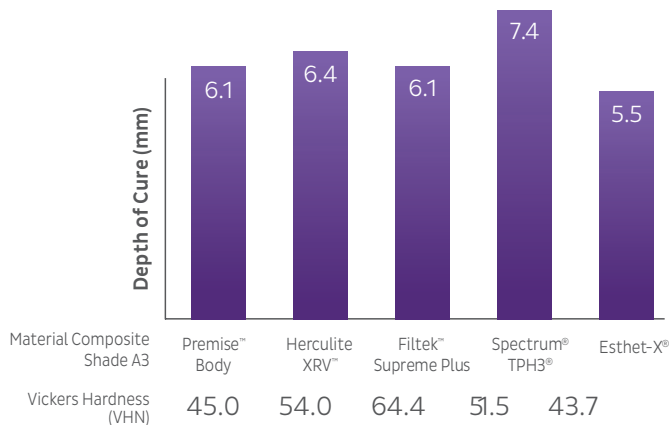

Pulsing Power of PLS