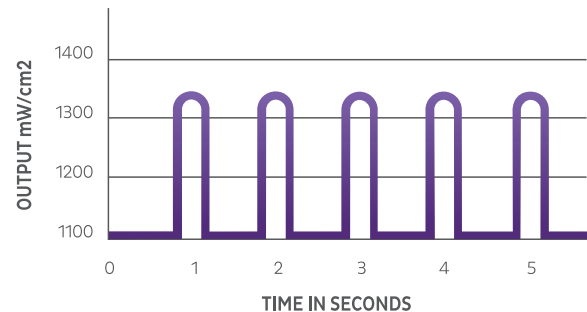

Demi with PLS 5-Second Exposure

Source: Nova Southeastern University. Data available upon request.